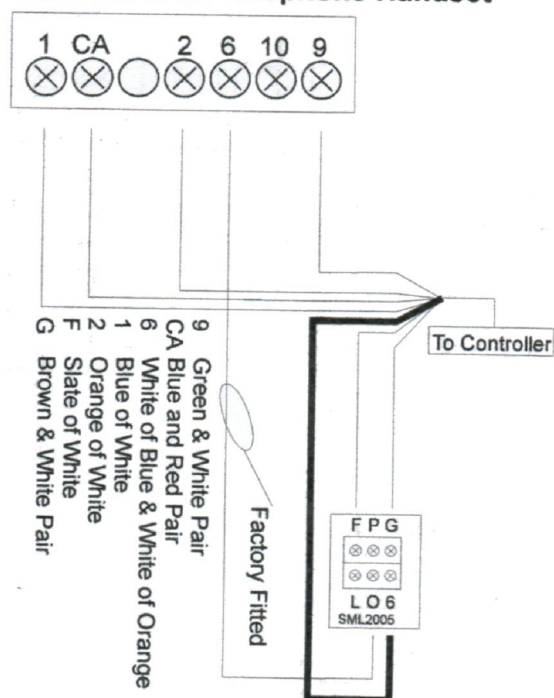

SML 1131/NID

Terminals

| | |
|----|-----------------|
| 1 | Additional PCB |
| CA | F, P, G L, O, 6 |
| 2 | |
| 6 | |
| 10 | |
| 9 | |

IMPORTANT NOTE :

1) Before replacing the handset make note of the wires to each terminal on the existing unit (an easy way is to cut each core off leaving a piece of the insulation in place with colour visible) twist unused cores together (so you know they are not used, do not short them out).

2) Some older systems will have cable with one coloured core and a solid white core in this case mark each core with a marker or tape.

3) Some systems may have loop on wiring, you will have 2 cables into your handset (make sure any joins remain, as these may be serving other flats on the system).

WIRING DETAILS

SML-1131/NID Telephone Handset

NOTE : There are many different versions of the handsets for STATUS (SML), so a picture of the insides and terminal markings is the best way to get a positive identification.