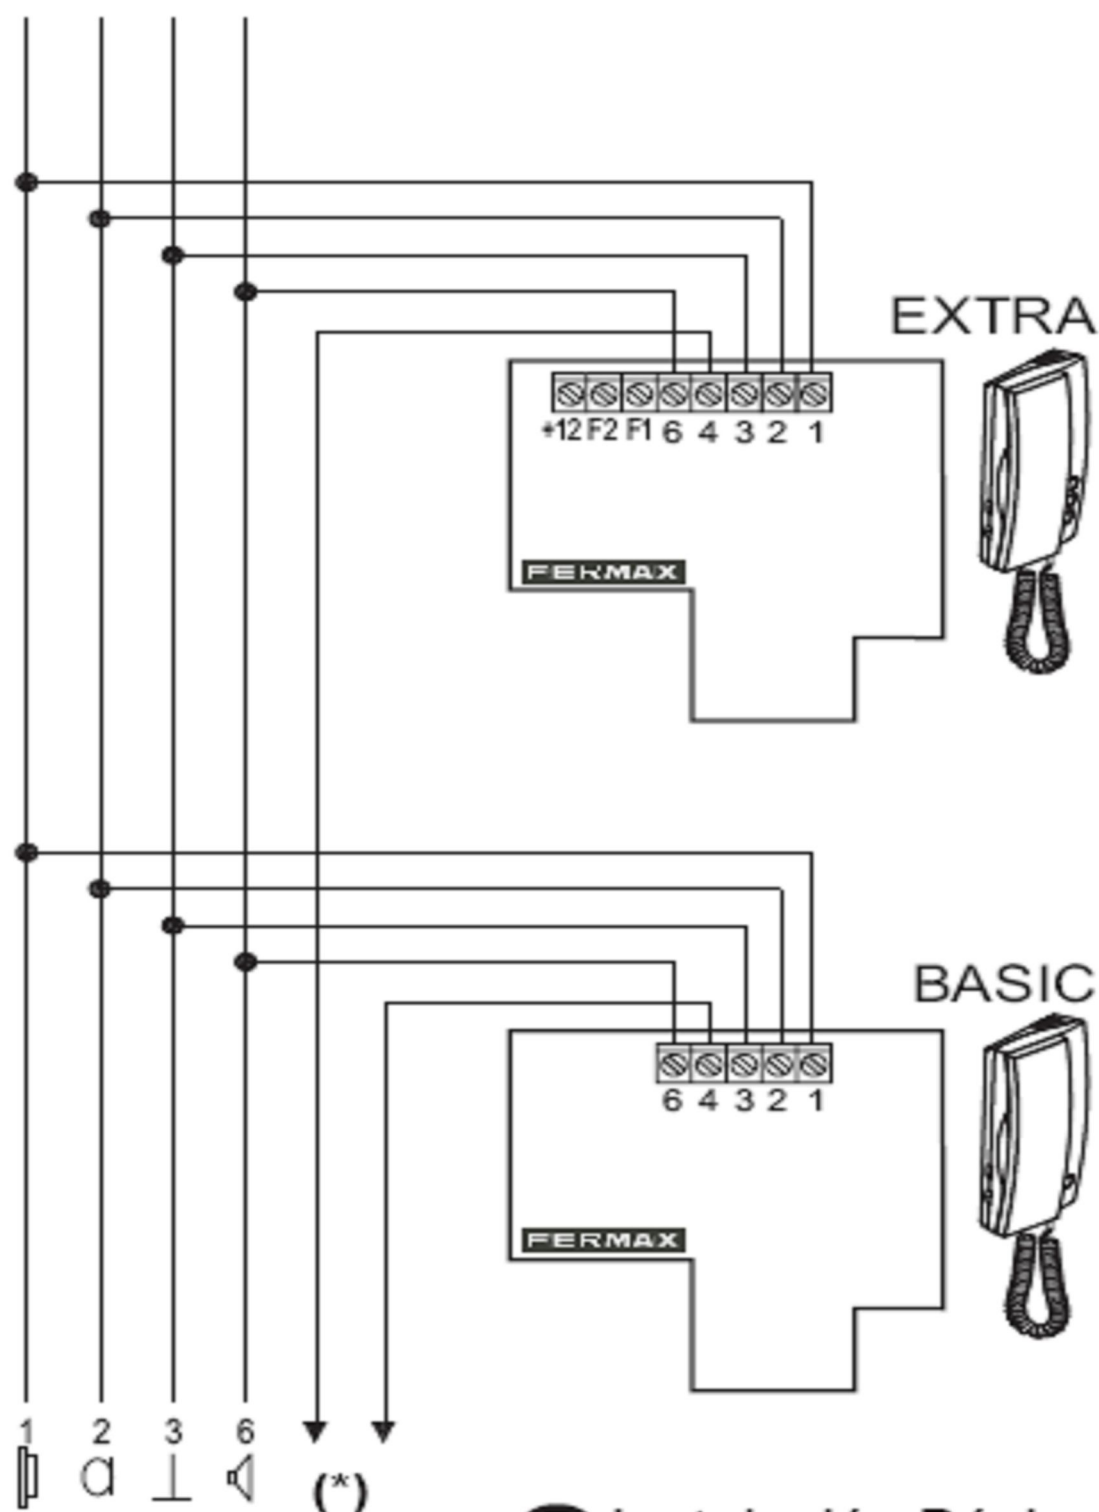

- **E** Instalación Básica.
- **EN** Basic Installation.
- **F** Installation de base.
- **D** Basisinstallation.
- **P** Instalação Básica.