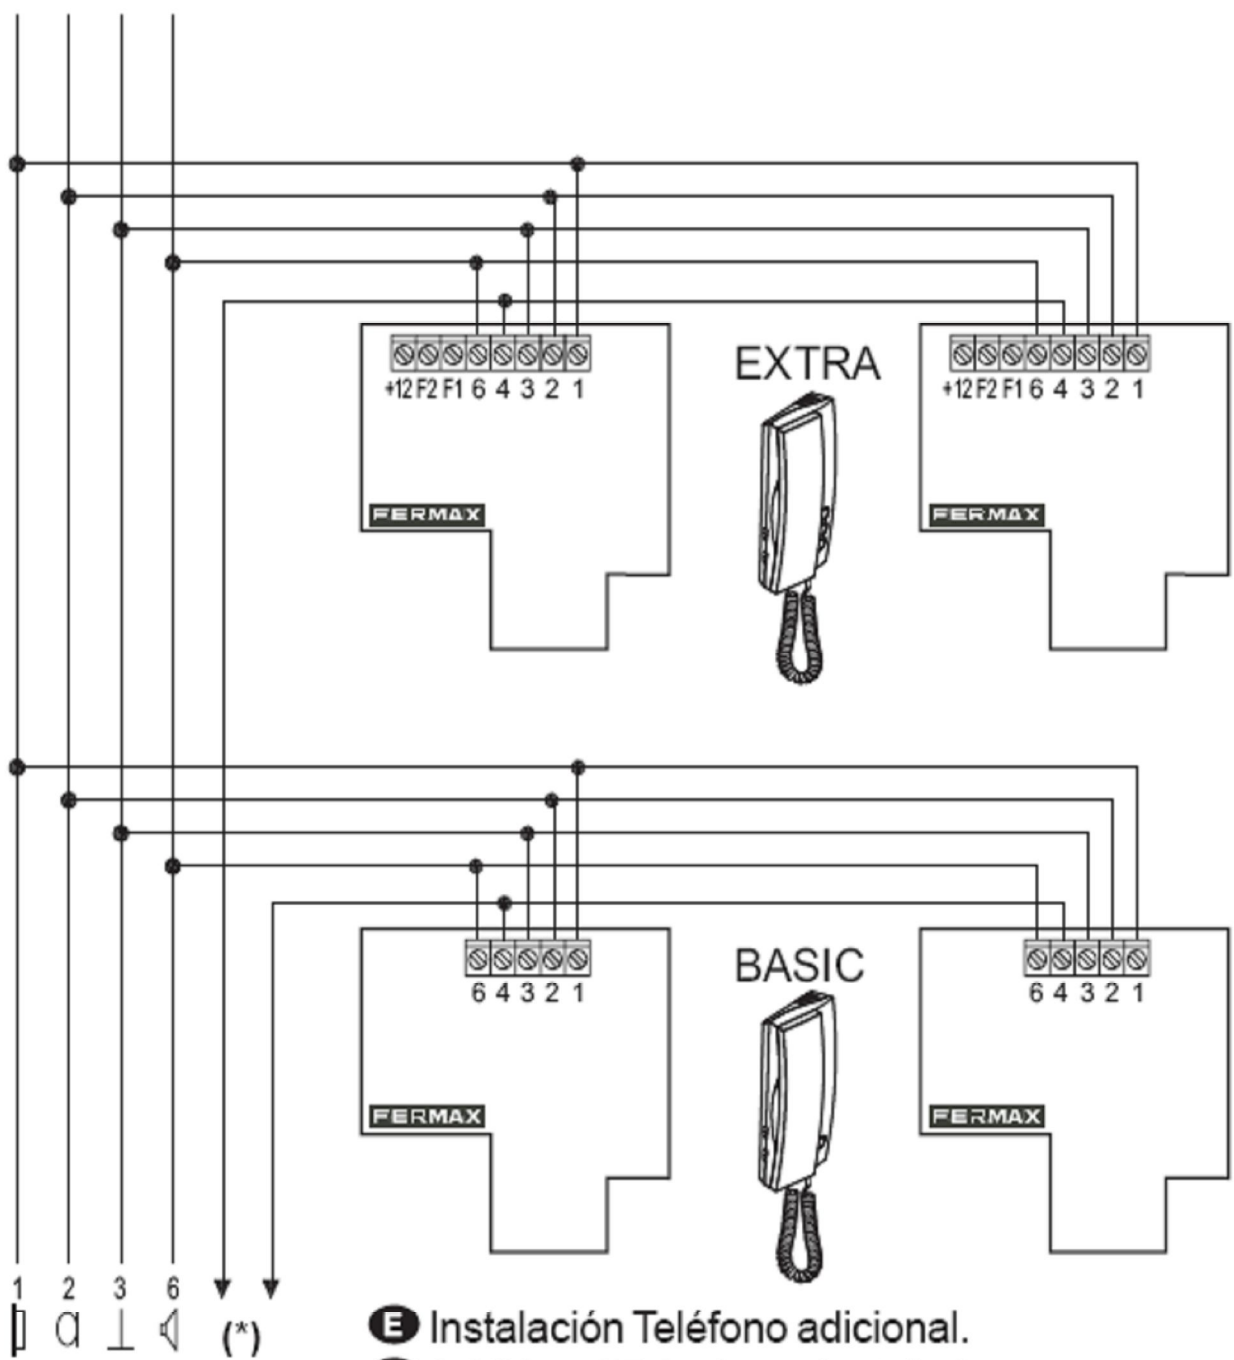

- **E** Instalación Teléfono adicional.
- **EN** Additional Telephone Installation.
- **F** Installation d'un poste supplémentaire.
- **D** Installation eines Zusatztelefons.
- **P** Instalação de Telefone adicional.