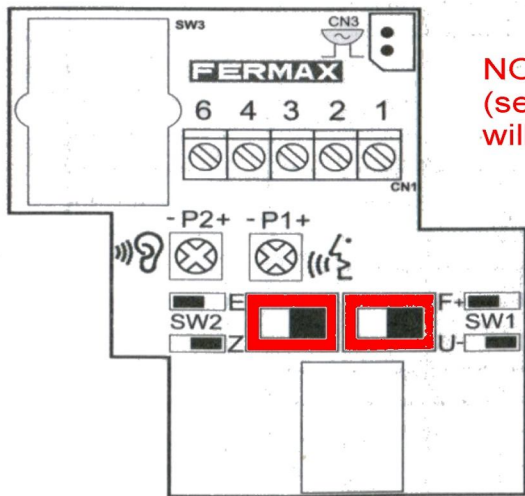

2) Some older systems will have cable with one coloured core and a solid white core in this case mark each core with a marker or tape.

3) Some systems may have loop on wiring, you will have 2 cables into your handset (make sure any joins remain, as these may be serving other flats on the system).

**LOFT**  
**UNIVERSAL - UNIVERSEL**

Ref.3399

**EN BUTTONS**

 **EN** Lock release button: press this button to activate the electric lock.

**EN CONNECTIONS**

**EN** The Loft Universal telephone can be easily and quickly installed. Just connect the terminals matching them with the symbols listed in table.

**NOTE :** Ensure you set SW1 & SW2 Correctly (see table below) if you do not your handset will 1) Not Ring or 2) Have only 1 way speech

- **EN :**
- 1: Door-opener and microphone supply.
- 2: Telephone Microphone.
- 3: Common earth.
- 4: Call Wire.
- 6: Telephone Speaker.